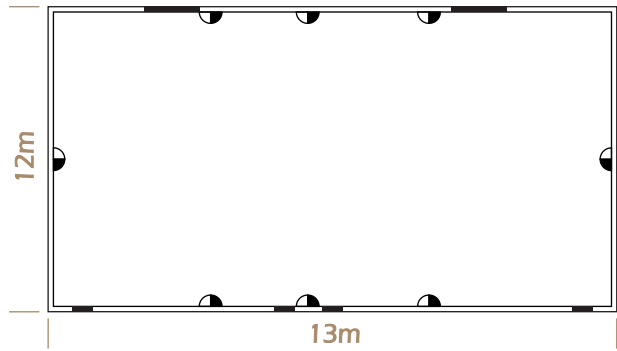

VENUE SPECIFICATIONS

Tzaneen Country Lodge

Single Phase Plug

MEETING ROOM	SQ METERS	LENGTH	WIDTH	CINEMA	SCHOOL ROOM	BANQUET
The Lounge	84	12	7	85	55	65
The Acasia Hall	156	13	12	175	115	140
The Gazebo	144	12	12	-	-	-

VENUE SPECIFICATIONS

Tzaneen Convention Centre

Single Phase Plug

ALBIZIA HALL

CASSIA HALL

MATUMI ROOM

MITSERIE ROOM

DOMBEYA ROOM

MOBOLA ROOM

MEETING ROOM	SQ METERS	LENGTH	WIDTH	CINEMA	SCHOOL ROOM	BANQUET
The Albizia Hall	156	13	12	245	160	190
The Cassia Hall	272	22.5	12	310	200	240
The Miterie Room	66	11	6	75	45	-
The Matumi Room	66	11	6	75	45	-
The Mobola Room	20	5	4	-	-	-
The Dombeya Room	28	6	4.6	-	-	-