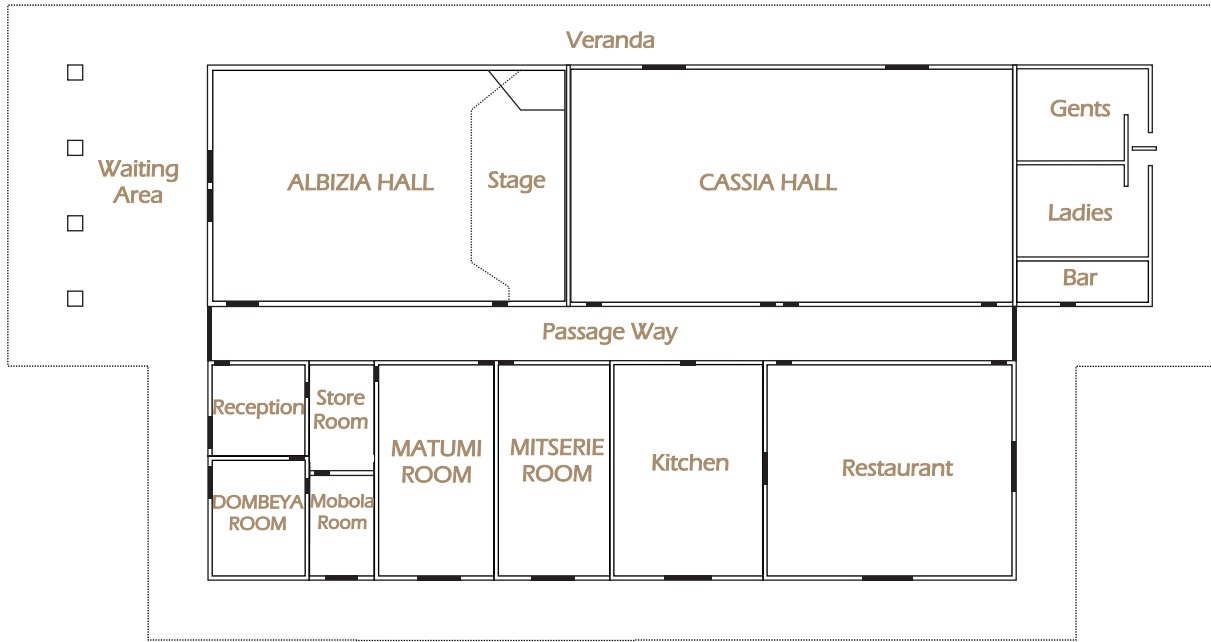

VENUE SPECIFICATIONS

Tzaneen Country Lodge

Single Phase Plug

MEETING ROOM	SQ METERS	LENGTH	WIDTH	CINEMA	SCHOOL ROOM	BANQUET
The Lounge	84	12	7	85	55	65
The Acasia Hall	156	13	12	175	115	140
The Gazebo	144	12	12	-	-	-

VENUE SPECIFICATIONS

Tzaneen Convention Centre

Single Phase Plug

ALBIZIA HALL

CASSIA HALL

MATUMI ROOM

MITSERIE ROOM

DOMBEYA ROOM

MOBOLA ROOM

MEETING ROOM	SQ METERS	LENGTH	WIDTH	CINEMA	SCHOOL ROOM	BANQUET
The Albizia Hall	156	13	12	245	160	190
The Cassia Hall	272	22.5	12	310	200	240
The Miterie Room	66	11	6	75	45	-
The Matumi Room	66	11	6	75	45	-
The Mobola Room	20	5	4	-	-	-
The Dombeya Room	28	6	4.6	-	-	-