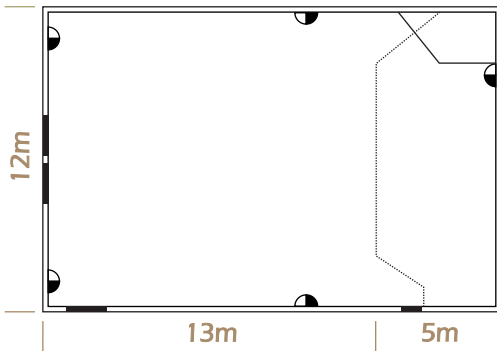

VENUE SPECIFICATIONS

Tzaneen Country Lodge

Single Phase Plug

MEETING ROOM	SQ METERS	LENGTH	WIDTH	CINEMA	SCHOOL ROOM	BANQUET
The Lounge	84	12	7	85	55	65
The Acasia Hall	156	13	12	175	115	140
The Gazebo	144	12	12	-	-	-

VENUE SPECIFICATIONS

Tzaneen Convention Centre

Single Phase Plug

ALBIZIA HALL

CASSIA HALL

MATUMI ROOM

MITSERIE ROOM

DOMBEYA ROOM

MOBOLA ROOM

MEETING ROOM	SQ METERS	LENGTH	WIDTH	CINEMA	SCHOOL ROOM	BANQUET
The Albizia Hall	156	13	12	245	160	190
The Cassia Hall	272	22.5	12	310	200	240
The Miterie Room	66	11	6	75	45	-
The Matumi Room	66	11	6	75	45	-
The Mobola Room	20	5	4	-	-	-
The Dombeya Room	28	6	4.6	-	-	-